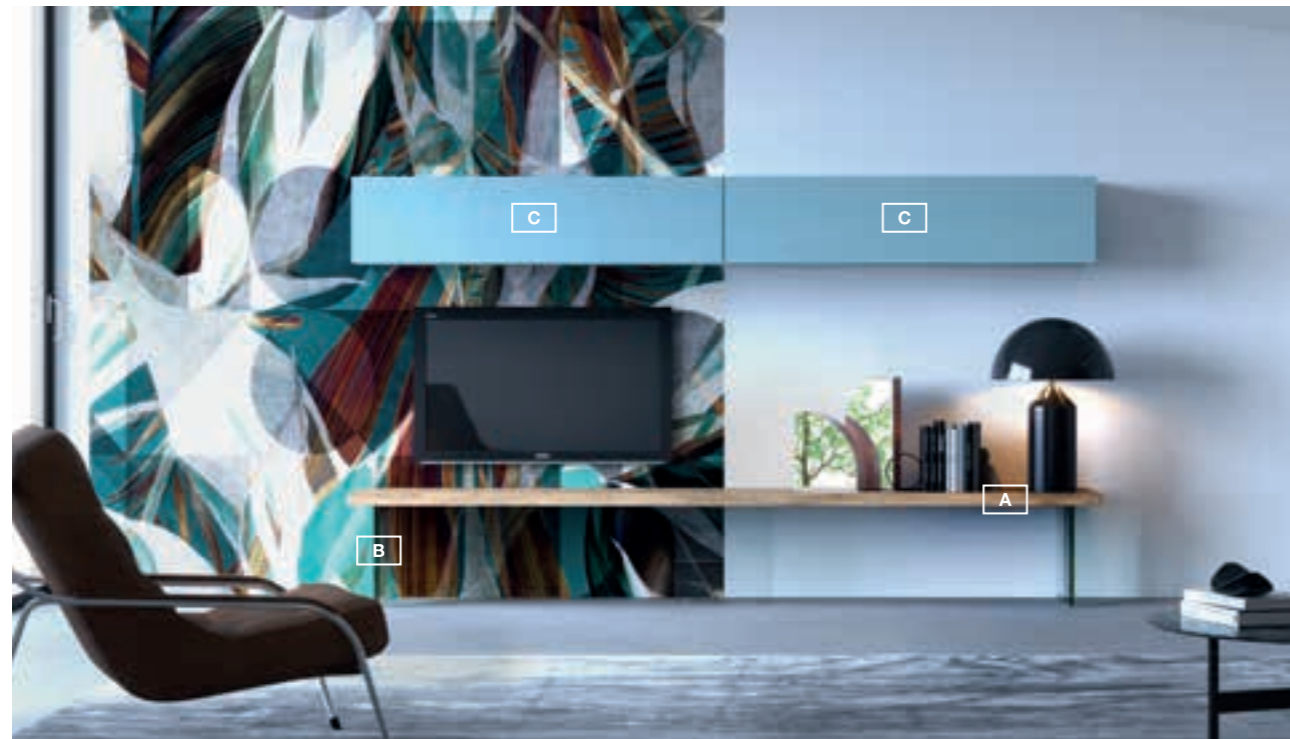

Composizione L23

Composition L23

INGOMBRO TOTALE / TOTAL SIZE L 300 CM

A QT. 1
TOP50CO300MAT
Pianale sp. 5 cm bordo corteccia
5 cm thickness top live edge
L 300 H 5 P 51
Holand Naturale

B QT. 3
GV400X419
Lame in vetro di supporto
Glass panel
L42,4 P 40

C QT. 2
PE150SAH035P030
Pensile con anta a rialza
Wall unit with lift-door
L 150 H 35 P 32,7
Sky

Optional:

Carta da parati SOFT/ SOFT Wallpapers

Jungle Spots

QT. 2,5 x 2,7 =