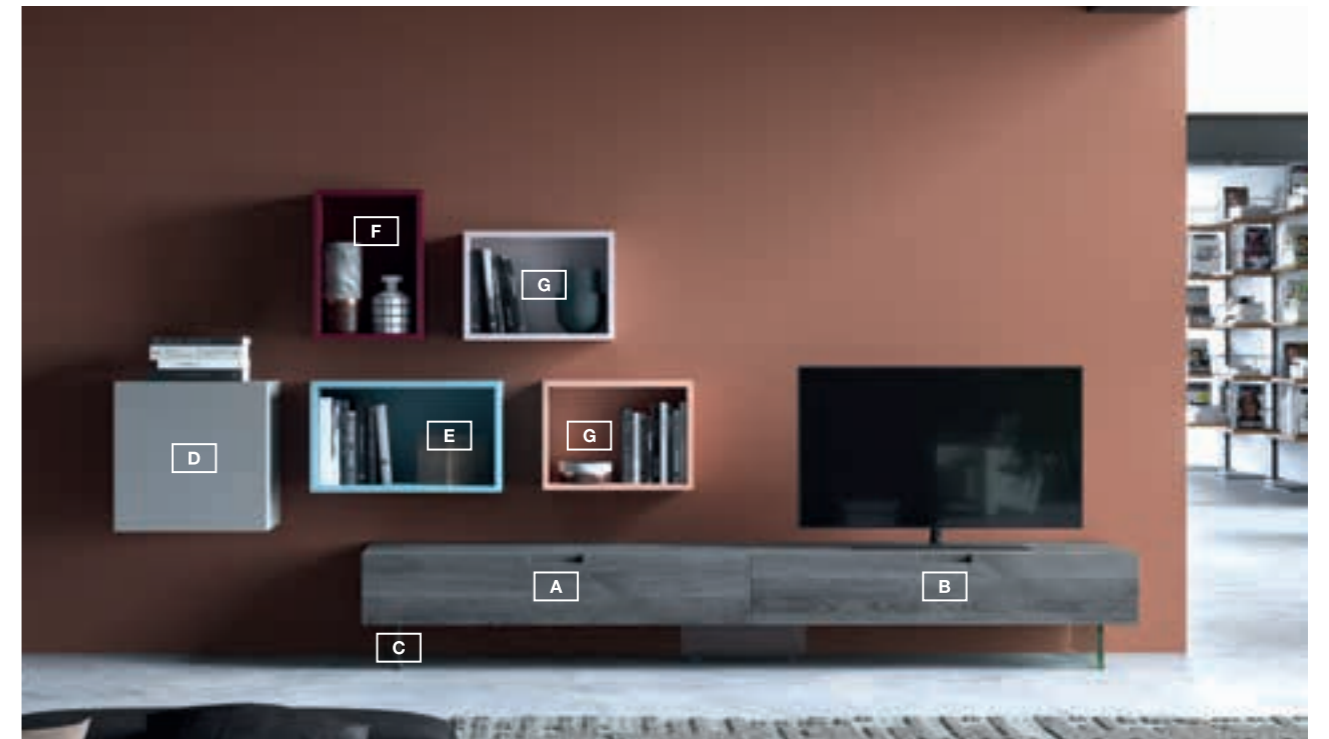

Optional:

Impianto a Led / Led installation

Top / Top
808LED300TOP QT. 1

Driver / Driver
808DRIVER30 QT. 1

Composizione L20

Composition L20

INGOMBRO TOTALE / TOTAL SIZE **L 314 CM**

A QT. 1
BS120KAH022
 Base in appoggio con cassetto
Stackable base cabinet with drawer
 L 120 H 22,4 P 50,7
Rovere Grigio