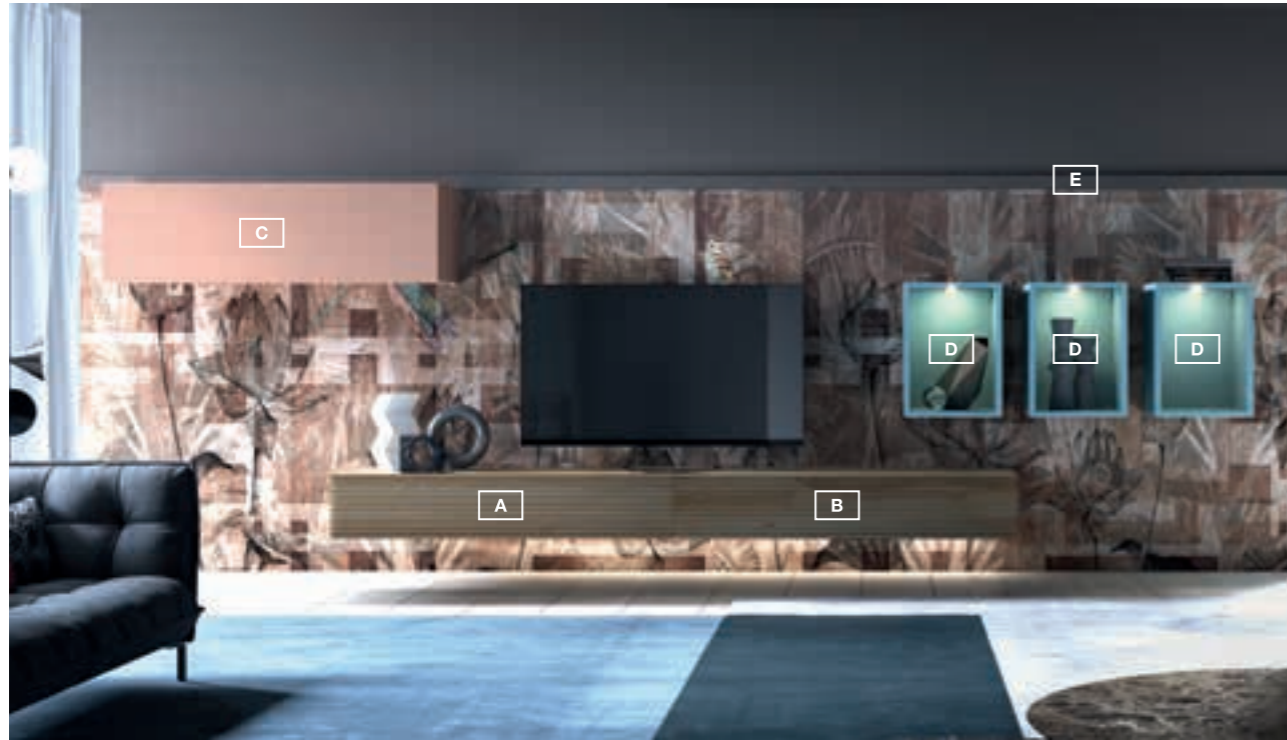

Composizione L26

Composition L26

INGOMBRO TOTALE / TOTAL SIZE **L 416 CM**

A QT. 1
BS120CH022
Base sospesa con cassetto
Wall-mounted units with drawer
L 120 H 22,4 P 50,7
Tabacco

B QT. 1
BS120CRH022
Base sospesa con ribalta
Wall-mounted units with flap door
L 120 H 22,4 P 50,7
Tabacco

C QT. 1
PE120BAH035P030
Pensile con anta a ribassa
Wall unit with drop-front
L 120 H 35 P 32,7
Skin

Optional:

Impianto a Led / Led installation

Basi / Bases
808LED120BASE QT. 2

Pensili / Wall units
808LED035PE QT. 3

Driver / Driver
808DRIVER30 QT. 1

Carta da parati SOFT/ SOFT Wallpapers

Spring Smell
QT. 5 x 1,6 =

E
Greca in MDF H.5 SP. 1 cm / MDF profile h. 5 - d. 1 cm.
(solo in barre da 100 cm) / (only with 100 cm. planks)

D QT. 3
PE035GH048P20V
Pensile a giorno
Wall unit with open compartment
L 35 H 48 P 20
Sky